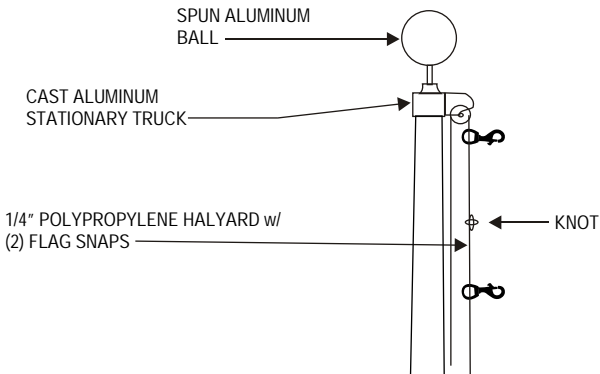

VALUE SERIES ALUMINUM FLAGPOLE GROUND SET

Carefully follow the installation instructions that come with the flagpole.

DIMENSIONS

EXPOSED HEIGHT	RECOMMENDED FLAG SIZE	POLE DIAM		WALL THICKNESS	DEPTH "A"	DEPTH "B"
		BASE	TOP			
15'	3' x 5'	3"	2"	.125"	2' 6"	1' 6"
20'	4' x 6'	3"	2"	.125"	3' 0"	2' 0"
25'	4' x 6'	3"	2"	.125"	3' 6"	2' 6"
30'	5' x 8'	4"	2"	.125"	4' 0"	3' 0"