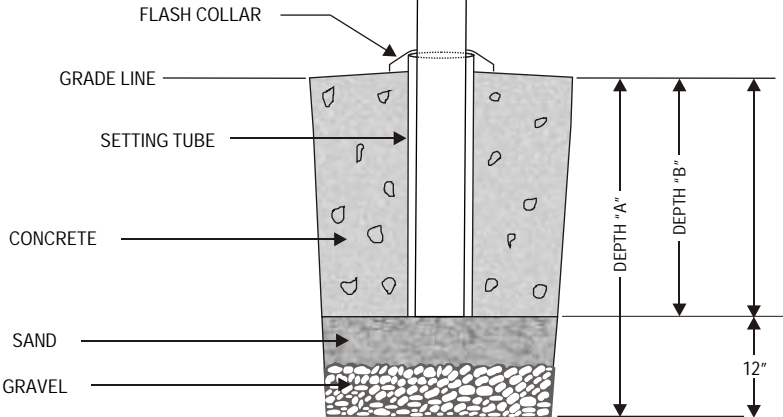

VALUE SERIES ALUMINUM FLAGPOLE GROUND SET

Carefully follow the installation instructions that come with the flagpole.

DIMENSIONS

EXPOSED HEIGHT	RECOMMENDED FLAG SIZE	POLE DIAM		WALL THICKNESS	DEPTH "A"	DEPTH "B"
		BASE	TOP			
15'	3' x 5'	3"	2"	.125"	2' 6"	1' 6"
20'	4' x 6'	3"	2"	.125"	3' 0"	2' 0"
25'	4' x 6'	3"	2"	.125"	3' 6"	2' 6"
30'	5' x 8'	4"	2"	.125"	4' 0"	3' 0"