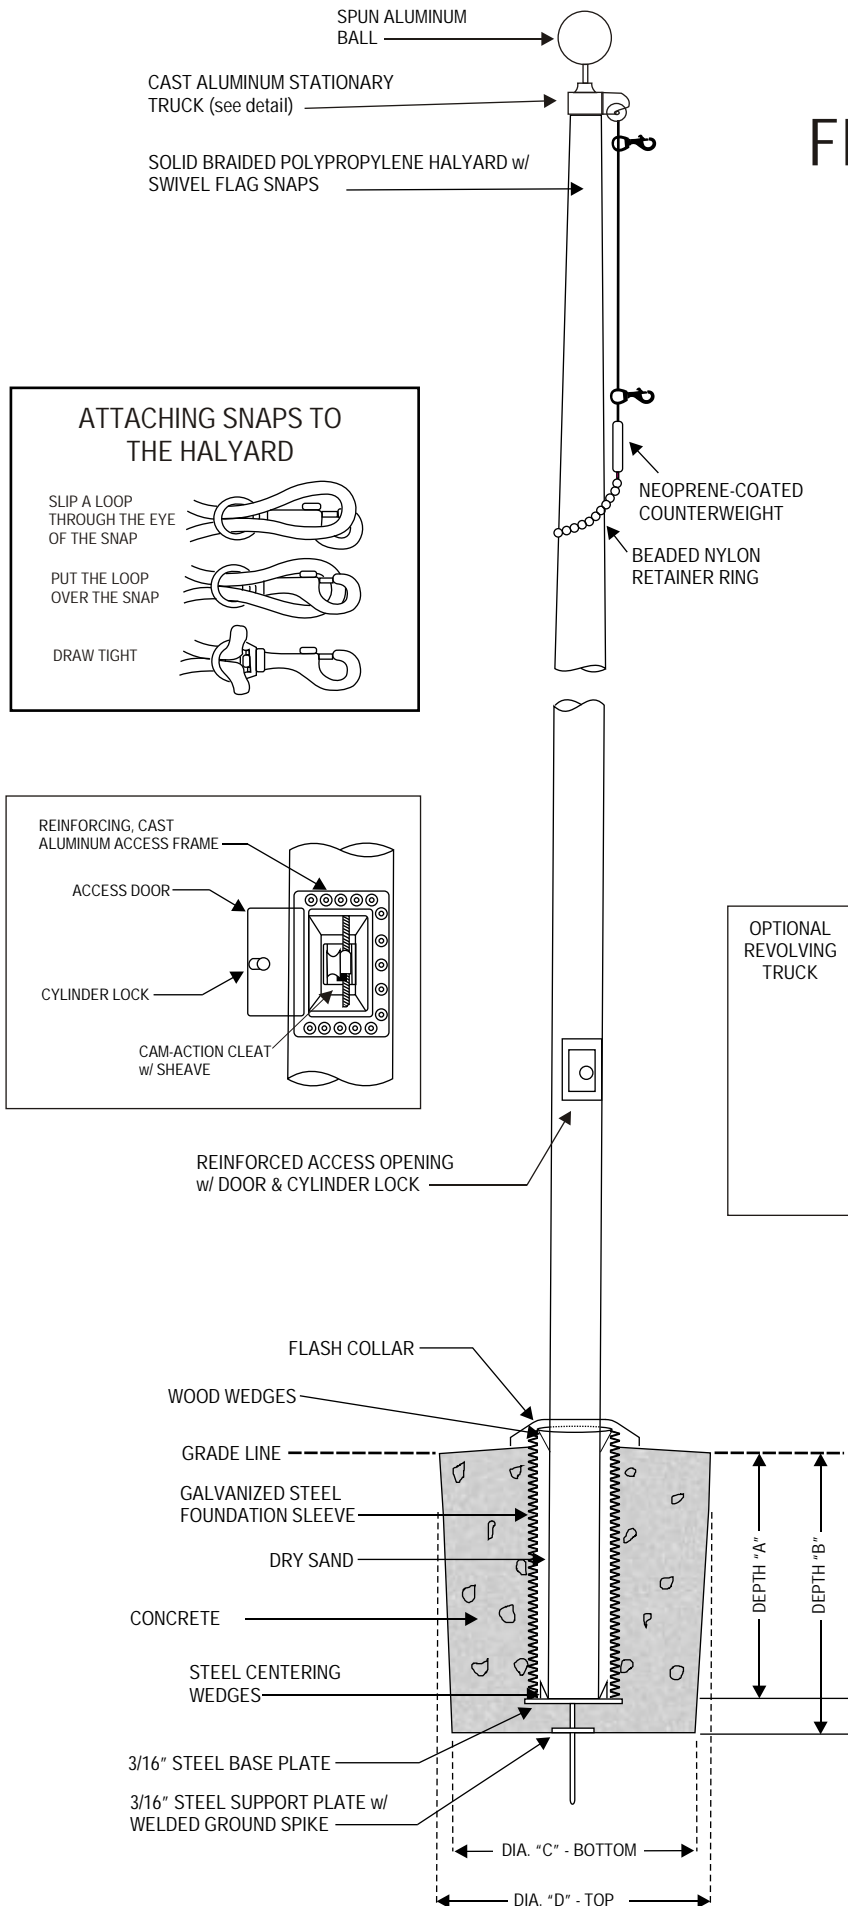

INTERNAL HALYARD ALUMINUM FLAGPOLE GROUND SET (ROPE-BASED SYSTEM)

*Carefully follow the
installation instructions
that come with the flagpole.*

**TIDMORE
FLAGS**

www.tidmoreflags.com

800-321-3524

*Carefully follow the
installation instructions
that come with the flagpole.*

INTERNAL HALYARD ALUMINUM FLAGPOLE GROUND SET (ROPE-BASED SYSTEM)

DIMENSIONS

EXPOSED HEIGHT	RECOMMENDED FLAG SIZE	POLE DIAM		WALL THICKNESS	DEPTH "A"	DEPTH "B"	DIAM "C" (inches)	DIAM "D" (inches)
		BASE	TOP					
20'	4' x 6'	4"	2"	.125"	2' 0"	2' 6"	24"	30"
20'	4' x 6'	5"	3"	.125"	2' 0"	2' 6"	24"	30"
25'	4' x 6'	5"	3"	.125"	2' 6"	3' 0"	24"	30"
30'	5' x 8'	5"	3"	.125"	3' 0"	3' 6"	24"	30"
30'	5' x 8'	6"	3.5"	.156"	3' 0"	3' 6"	24"	30"
35'	5' x 8'	5"	3"	.156"	3' 6"	4' 0"	30"	36"
35'	5' x 8'	6"	3.5"	.156"	3' 6"	4' 0"	30"	36"
40'	6' x 10'	7"	3.5"	.156"	4' 0"	4' 6"	36"	42"
50'	8' x 12'	8"	3.5"	.188"	5' 0"	5' 8"	42"	48"
60'	10' x 15'	10"	4"	.250"	6' 0"	6' 10"	48"	60"
70'	12' x 18'	10"	4"	.312"	7' 0"	8' 0"	48"	60"
80'	15' x 25'	12"	4"	.375"	8' 0"	9' 0"	48"	60"