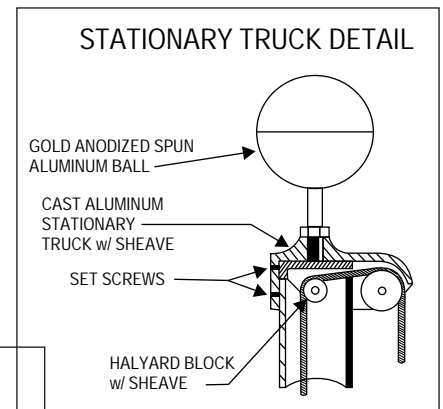

INTERNAL HALYARD ALUMINUM FLAGPOLE GROUND SET (ROPE-BASED SYSTEM)

*Carefully follow the
installation instructions
that come with the flagpole.*

**TIDMORE
FLAGS**

www.tidmoreflags.com

800-321-3524

*Carefully follow the
installation instructions
that come with the flagpole.*

INTERNAL HALYARD ALUMINUM FLAGPOLE GROUND SET (ROPE-BASED SYSTEM)

DIMENSIONS

EXPOSED HEIGHT	RECOMMENDED FLAG SIZE	POLE DIAM		WALL THICKNESS	DEPTH "A"	DEPTH "B"	DIAM "C" (inches)	DIAM "D" (inches)
		BASE	TOP					
20'	4' x 6'	4"	2"	.125"	2' 0"	2' 6"	24"	30"
20'	4' x 6'	5"	3"	.125"	2' 0"	2' 6"	24"	30"
25'	4' x 6'	5"	3"	.125"	2' 6"	3' 0"	24"	30"
30'	5' x 8'	5"	3"	.125"	3' 0"	3' 6"	24"	30"
30'	5' x 8'	6"	3.5"	.156"	3' 0"	3' 6"	24"	30"
35'	5' x 8'	5"	3"	.156"	3' 6"	4' 0"	30"	36"
35'	5' x 8'	6"	3.5"	.156"	3' 6"	4' 0"	30"	36"
40'	6' x 10'	7"	3.5"	.156"	4' 0"	4' 6"	36"	42"
50'	8' x 12'	8"	3.5"	.188"	5' 0"	5' 8"	42"	48"
60'	10' x 15'	10"	4"	.250"	6' 0"	6' 10"	48"	60"
70'	12' x 18'	10"	4"	.312"	7' 0"	8' 0"	48"	60"
80'	15' x 25'	12"	4"	.375"	8' 0"	9' 0"	48"	60"