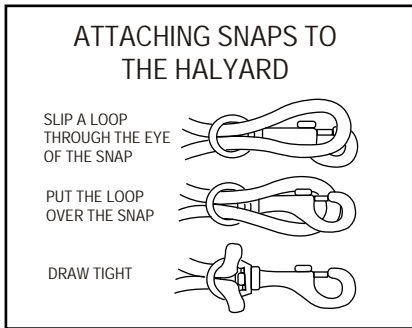

INTERNAL HALYARD ALUMINUM FLAGPOLE GROUND SET (ROPE-BASED SYSTEM)

*Carefully follow the
installation instructions
that come with the flagpole.*

**TIDMORE
FLAGS**

www.tidmoreflags.com

800-321-3524

*Carefully follow the
installation instructions
that come with the flagpole.*

INTERNAL HALYARD ALUMINUM FLAGPOLE GROUND SET (ROPE-BASED SYSTEM)

DIMENSIONS

EXPOSED HEIGHT	RECOMMENDED FLAG SIZE	POLE DIAM		WALL THICKNESS	DEPTH "A"	DEPTH "B"	DIAM "C" (inches)	DIAM "D" (inches)
		BASE	TOP					
20'	4' x 6'	4"	2"	.125"	2' 0"	2' 6"	24"	30"
20'	4' x 6'	5"	3"	.125"	2' 0"	2' 6"	24"	30"
25'	4' x 6'	5"	3"	.125"	2' 6"	3' 0"	24"	30"
30'	5' x 8'	5"	3"	.125"	3' 0"	3' 6"	24"	30"
30'	5' x 8'	6"	3.5"	.156"	3' 0"	3' 6"	24"	30"
35'	5' x 8'	5"	3"	.156"	3' 6"	4' 0"	30"	36"
35'	5' x 8'	6"	3.5"	.156"	3' 6"	4' 0"	30"	36"
40'	6' x 10'	7"	3.5"	.156"	4' 0"	4' 6"	36"	42"
50'	8' x 12'	8"	3.5"	.188"	5' 0"	5' 8"	42"	48"
60'	10' x 15'	10"	4"	.250"	6' 0"	6' 10"	48"	60"
70'	12' x 18'	10"	4"	.312"	7' 0"	8' 0"	48"	60"
80'	15' x 25'	12"	4"	.375"	8' 0"	9' 0"	48"	60"