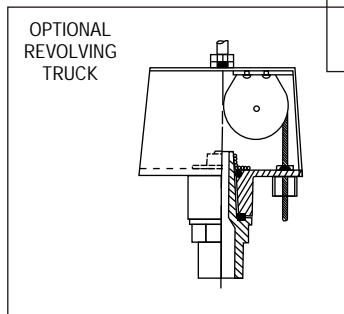

INTERNAL HALYARD ALUMINUM FLAGPOLE GROUND SET (ROPE-BASED SYSTEM)

*Carefully follow the
installation instructions
that come with the flagpole.*

**TIDMORE
FLAGS**

www.tidmoreflags.com

800-321-3524