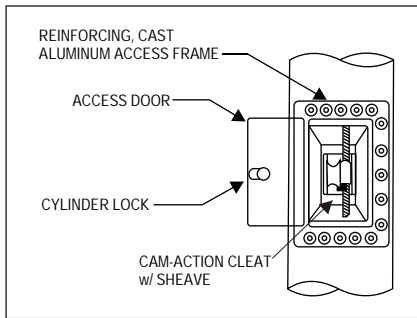

INTERNAL HALYARD ALUMINUM FLAGPOLE GROUND SET (ROPE-BASED SYSTEM)

*Carefully follow the
installation instructions
that come with the flagpole.*

**TIDMORE
FLAGS**

www.tidmoreflags.com

800-321-3524

*Carefully follow the
installation instructions
that come with the flagpole.*

INTERNAL HALYARD ALUMINUM FLAGPOLE GROUND SET (ROPE-BASED SYSTEM)

DIMENSIONS

EXPOSED HEIGHT	RECOMMENDED FLAG SIZE	POLE DIAM		WALL THICKNESS	DEPTH "A"	DEPTH "B"	DIAM "C" (inches)	DIAM "D" (inches)
		BASE	TOP					
20'	4' x 6'	4"	2"	.125"	2' 0"	2' 6"	24"	30"
20'	4' x 6'	5"	3"	.125"	2' 0"	2' 6"	24"	30"
25'	4' x 6'	5"	3"	.125"	2' 6"	3' 0"	24"	30"
30'	5' x 8'	5"	3"	.125"	3' 0"	3' 6"	24"	30"
30'	5' x 8'	6"	3.5"	.156"	3' 0"	3' 6"	24"	30"
35'	5' x 8'	5"	3"	.156"	3' 6"	4' 0"	30"	36"
35'	5' x 8'	6"	3.5"	.156"	3' 6"	4' 0"	30"	36"
40'	6' x 10'	7"	3.5"	.156"	4' 0"	4' 6"	36"	42"
50'	8' x 12'	8"	3.5"	.188"	5' 0"	5' 8"	42"	48"
60'	10' x 15'	10"	4"	.250"	6' 0"	6' 10"	48"	60"
70'	12' x 18'	10"	4"	.312"	7' 0"	8' 0"	48"	60"
80'	15' x 25'	12"	4"	.375"	8' 0"	9' 0"	48"	60"