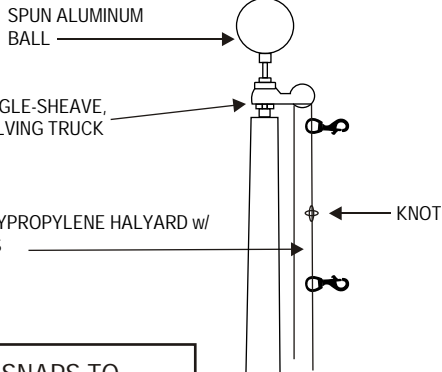

# HIGH-GRADE ALUMINUM FLAGPOLE GROUND SET (EXTERNAL HALYARD)

*Carefully follow the  
installation instructions  
that come with the flagpole.*

## DIMENSIONS

EXPOSED HEIGHT	RECOMMENDED FLAG SIZE	POLE DIAM		WALL THICKNESS	DEPTH "A"	DEPTH "B"	DIAM "C" (inches)	DIAM "D" (inches)
		BASE	TOP					
20'	4' x 6'	4"	2"	.125"	2' 0"			
20'	4' x 6'	5"	3"	.125"	2' 0"			
25'	4' x 6'	5"	3"	.125"	2' 6"			
30'	5' x 8'	5"	3"	.125"	3' 0"			
30'	5' x 8'	6"	3.5"	.156"	3' 0"			
35'	5' x 8'	5"	3"	.156"	3' 5"			
35'	5' x 8'	6"	3.5"	.156"	3' 5"			
40'	6' x 10'	7"	3.5"	.156"	4' 0"			
50'	8' x 12'	8"	3.5"	.188"	5' 0"			