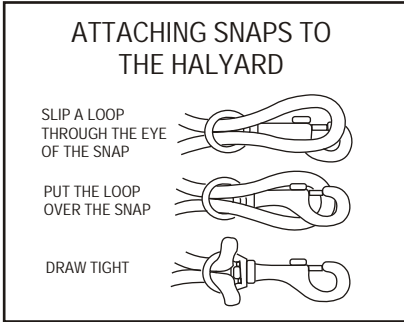

# HIGH-GRADE ALUMINUM FLAGPOLE GROUND SET (EXTERNAL HALYARD)

*Carefully follow the  
installation instructions  
that come with the flagpole.*

## DIMENSIONS

EXPOSED HEIGHT	RECOMMENDED FLAG SIZE	POLE DIAM		WALL THICKNESS	DEPTH "A"	DEPTH "B"	DIAM "C" (inches)	DIAM "D" (inches)
		BASE	TOP					
20'	4' x 6'	4"	2"	.125"	2' 0"			
20'	4' x 6'	5"	3"	.125"	2' 0"			
25'	4' x 6'	5"	3"	.125"	2' 6"			
30'	5' x 8'	5"	3"	.125"	3' 0"			
30'	5' x 8'	6"	3.5"	.156"	3' 0"			
35'	5' x 8'	5"	3"	.156"	3' 5"			
35'	5' x 8'	6"	3.5"	.156"	3' 5"			
40'	6' x 10'	7"	3.5"	.156"	4' 0"			
50'	8' x 12'	8"	3.5"	.188"	5' 0"			